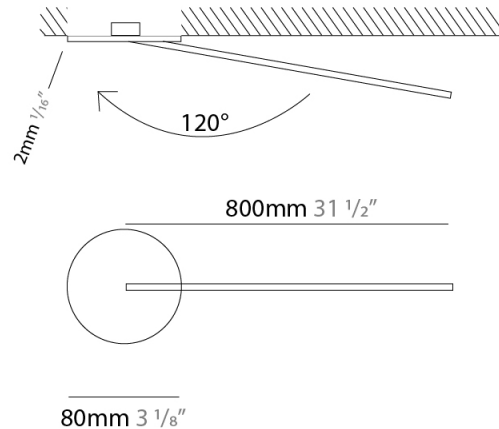

GENERAL

Series: Spillo
 Subseries: Spillo 1 Rod
 Brand: Icone
 Division: Design
 Mounting Type: Recessed
 Mounting Location: Wall
 Subcategory: Ambient

PHYSICAL

Shape: Rectangle
 Width (mm): 50
 Width (in): 1 ¹⁵/₁₆
 Height (mm): 800
 Height (in): 31 ¹/₂
 Light Distribution: Adjustable
 Fixture Finish: [WHI](#) / [BLK](#) / [CHR](#) / [BGD](#)
 Fixture Material: Brass

GENERAL

Series: Spillo
 Subseries: Spillo 1 Rod
 Brand: Icone
 Division: Design
 Mounting Type: Recessed
 Mounting Location: Wall
 Subcategory: Ambient

PHYSICAL

Shape: Rectangle
 Width (mm): 50
 Width (in): 1 ¹⁵/₁₆
 Height (mm): 800
 Height (in): 31 1/2
 Light Distribution: Adjustable
 Fixture Finish: WHI / BLK / CHR / BGD
 Fixture Material: Brass

LED

Color Temperature (°K): 2700 / 3000
 Nominal Lumen (lm): 880
 CRI: >90 CRI
 Lamp Life (hrs): 50000

OPTICAL

Adjustability: Tilt 120°

RATINGS AND CERTIFICATIONS

Certified By: Certified for North American Standards
 IP rating: IP20