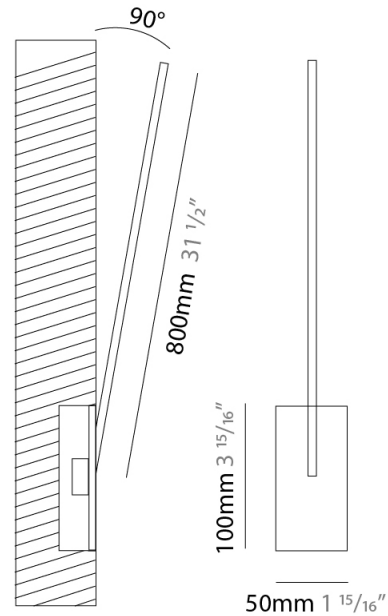

GENERAL

Series: Spillo
 Subseries: Spillo 1 Rod
 Brand: Icone
 Division: Design
 Mounting Type: Recessed
 Mounting Location: Wall
 Subcategory: Ambient

PHYSICAL

Shape: Rectangle
 Width (mm): 50
 Width (in): 1 ¹⁵/₁₆
 Height (mm): 800
 Height (in): 31 ¹/₂
 Light Distribution: Adjustable
 Fixture Finish: [WHI](#) / [BLK](#) / [CHR](#) / [BGD](#)
 Fixture Material: Brass

LED

Color Temperature (°K): [2700](#) / [3000](#)
 Nominal Lumen (lm): 880
 CRI: >90 CRI
 Lamp Life (hrs): 50000

OPTICAL

Adjustability: Tilt 120°

RATINGS AND CERTIFICATIONS

Certified By: Certified for North American Standards
 IP rating: IP20

GENERAL

Series: Spillo
 Subseries: Spillo 1 Rod
 Brand: Icone
 Division: Design
 Mounting Type: Recessed
 Mounting Location: Wall
 Subcategory: Ambient

PHYSICAL

Shape: Rectangle
 Width (mm): 50
 Width (in): 1 ¹⁵/₁₆
 Height (mm): 800
 Height (in): 31 1/2
 Light Distribution: Adjustable
 Fixture Finish: WHI / BLK / CHR / BGD
 Fixture Material: Brass